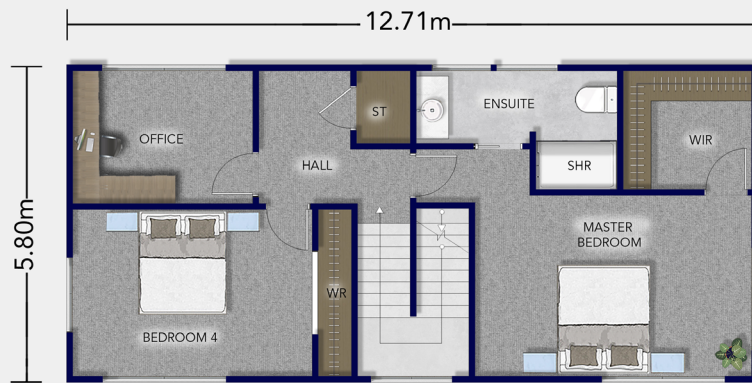

Floorplan Athenree

The 292sqm urban style Athenree plan features a U-shaped design with a large courtyard in the centre. The home has four bedrooms and two bathrooms.

 **Platinum
Homes**
Everything You Call Home

Floorplan Athenree

FIRST FLOOR

GROUND FLOOR

Total Floor (m2) 292

CONTACT US

0508 752 846

www.platinumhomes.co.nz

Dimensions, images and floorplan are indicative only — not to scale.