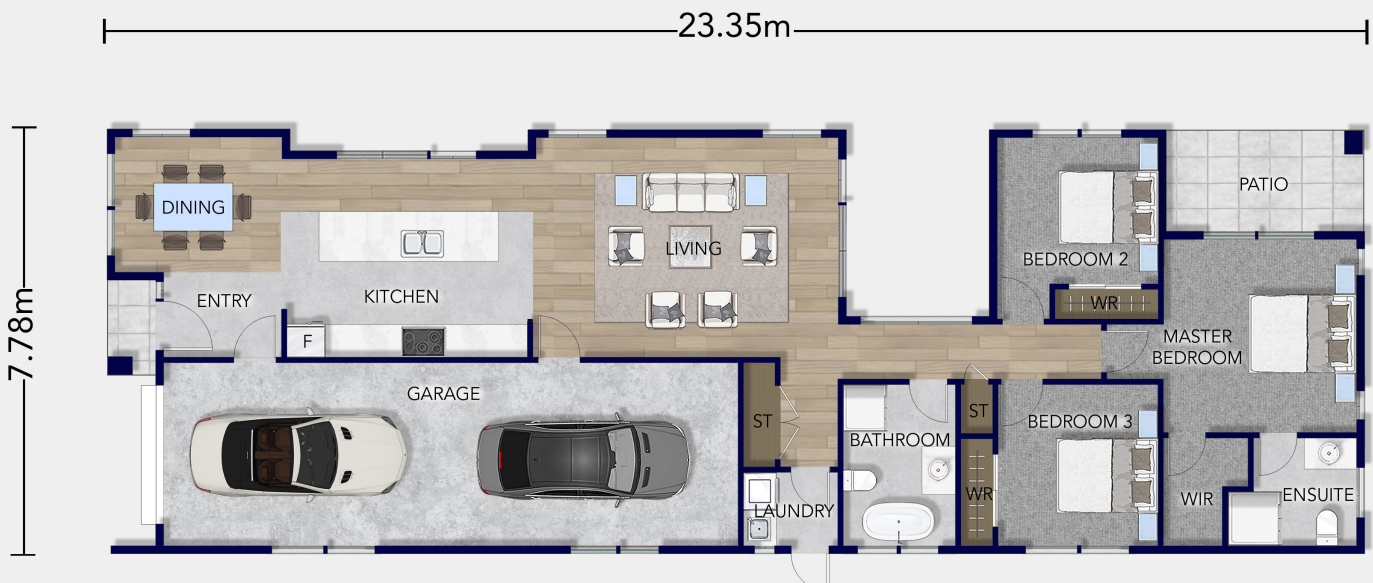

# Floorplan Paihia

This 165sqm home is the perfect starter. Designed with simplicity and cost efficiency in mind, it is a modern, warm and low maintenance home.

 **Platinum  
Homes**  
*Everything You Call Home*

# Floorplan Paihia

Total Floor (m2) 165

1

3

2

2

2

CONTACT US