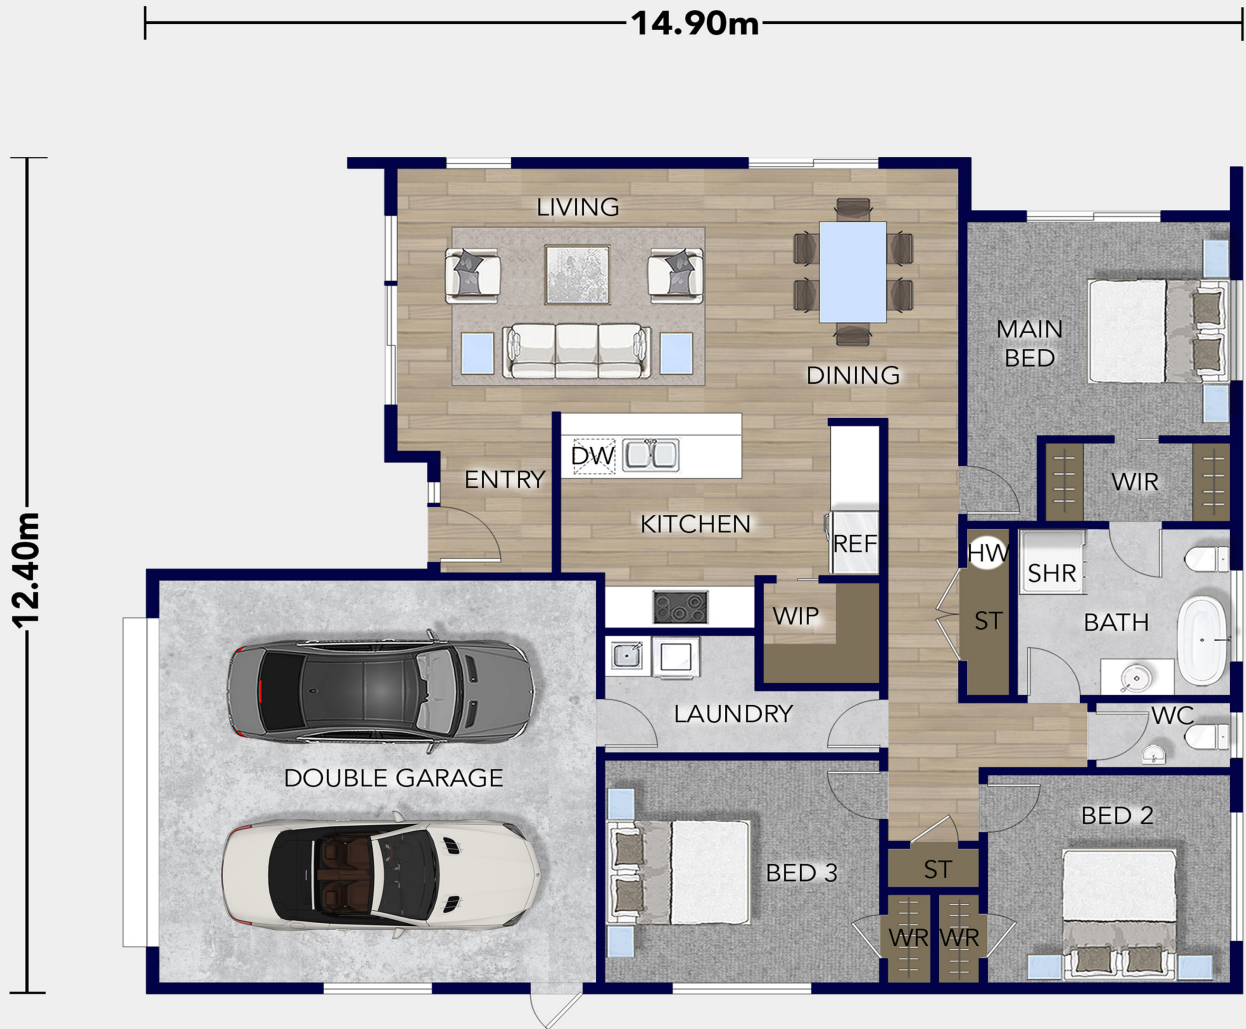

Floorplan Pauanui

The 164sqm Pauanui plan is the perfect beach house. With an urban style design, and monopitch roof with raked ceilings there's nothing you won't love about this home.

 **Platinum
Homes**
Everything You Call Home

Floorplan Pauanui

Total Floor (m2) 164

1

3

2

1

2

CONTACT US